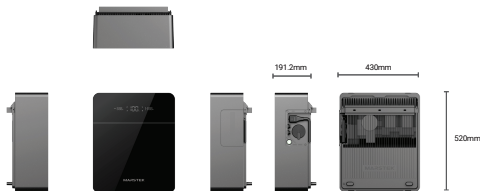

SPECIFICATIONS

Model	MARSTEK VENUS E 4.0
AC: Grid-Tied Input	
Rated Input Power	3kVA
Operating Phase	L/N/PE
Rated Grid Voltage	230V/220V
Rated Grid Frequency	50Hz/60Hz
Rated Grid Input Current	13.04A
Power Factor	>0.99
THDi	<3%
AC: Grid-Tied Output	
Rated Output Power	800VA/3kVA
Operating Phase	L/N/PE
Rated Grid Voltage	230V/220V
Rated Grid Frequency	50Hz/60Hz
Rated Grid Output Current	3.48A/13.04A
Power Factor	>0.99 Default (-0.8~0.8 Adjustable)
THDi	<3%
AC: Off-Grid Output	
Rated Input/Output Power	3kVA
Peak Input/Output Power	3.6kVA, 10s
Rated Input/Output Current	13.04A
Rated Voltage	230V
Rated Frequency	50Hz
THDu	<3%
Battery Parameters	
Nominal Voltage	16V
Capacity	5024Wh(314Ah*SS)
Cycle Life	>10000(25°C)
Battery Type	LiFePO4
Depth of Discharge (DOD)	88%
Efficiency	
Maximum Efficiency (Battery Side and AC Side Cycle)	>90%
Protection	
Protection Class	I
Overvoltage Category	DC II/AC III
Protection	
Dimensions	520 × 430 × 191.2mm
Weight	47.2kg
Ambient Temperature Range	-20~+60°C (Storage: -30~+85°C)
Relative Humidity	0~95%
Ingress Protection Rating	IP65
Cooling Method	Natural Convection
Maximum Altitude	2000m
Grid-Connected AC Port	MST-Grid Port
Off-Grid Port	European Standard Socket
Display	LCD
Communication	Bluetooth, WiFi, LAN